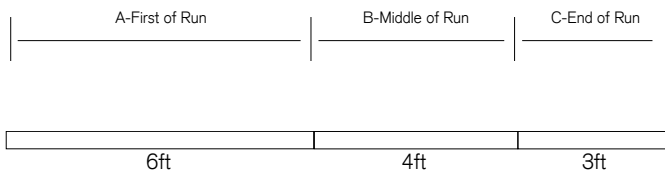

Direct (Down) Lumen Chart:

OUTPUT SELECTION	LOW	MEDIUM	HIGH
NOMINAL WATTAGE	6W/ft	9W/ft	12W/ft
LUMENS PER FOOT	456	855	928
2' LENGTH			
System Wattage	12.00	18.00	24.00
Lumen Output	912	1700	1856
3' LENGTH			
System Wattage	18.00	27.00	36.00
Lumen Output	1368	2550	2784
4' LENGTH			
System Wattage	24.00	36.00	48.00
Lumen Output	1824	3400	3700
6' LENGTH			
System Wattage	36.00	54.00	72.00
Lumen Output	2736	5100	5568
8' LENGTH			
System Wattage	48.00	72.00	96.00
Lumen Output	3648	6800	7400

Lumen values shown are for 4000K models. For other color temperatures, use the below multipliers:
2700K: 0.85, 3000K: 0.90, 3500K: 0.95

Continuous Runs

When a system run is ordered, individual sections are shipped, labeled with their Section of Run noted at the end of the part number. Shown below is an example of a 13' continuous run. For more information, refer to the continuous run guide.

Lens Accessories

Drop Lens (Direct)
Available in 1/2" and 2"