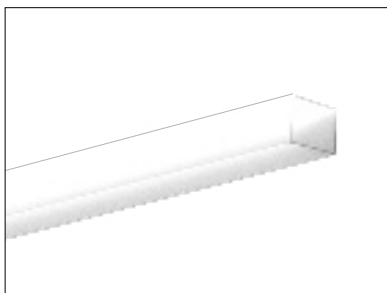

**Lens Accessories**

Drop Lens (Direct)  
 Available in 1/2" and 2"

A white frosted PMMA lens that protrudes from the luminaire housing by 0.5" or 1.5" End caps are chemically welded to the lens.

Louver (Direct)