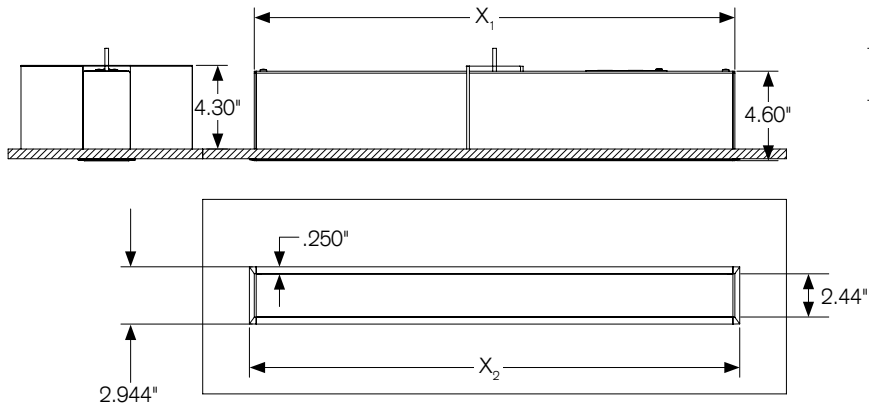

<sup>8</sup>Not Available for 3' Direct Fixture

<sup>9</sup>5 Year Warranty is Standard unless specified

**Dimensions**

	2	3	4	6	8
$X_1$	24.89"	36.89"	48.89"	72.89"	96.89"
$X_2$	25.46"	37.46"	49.46"	73.46"	97.46"