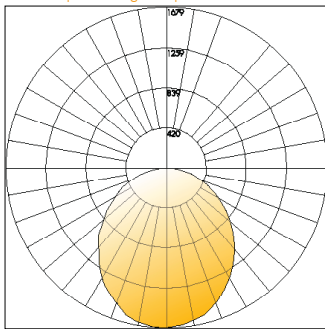

Please Note: All orders under 25 linear feet will require a one-time set up charge. Please consult factory for charge.

**Photometrics**

Polar Graph - 4' High Output 4000K

Delivered Lumens: 4640  
CRI: 97