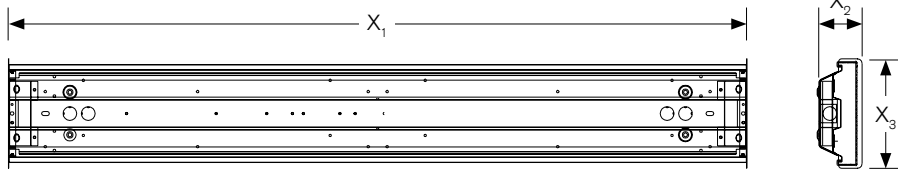

### Ordering Information

<b>A</b> FIXTURE SERIES	DSW-LED	Surface Wraparound	<b>E</b> VOLTAGE	U	120-277V
<b>B</b> LENGTH	2	2'	<b>F</b> CONTROLS	BT	Bluetooth DECO Mesh™ <sup>2</sup>
	4	4'	<b>G</b> OPTIONS	E	Emergency
<b>C</b> WATTAGE/LUMENS (LENGTH 2)	20	20W/2600 <sup>1</sup>	<b>H</b> WARRANTY <sup>4</sup>	-	5 Year Warranty
				10	10 Year Warranty
(LENGTH 4)	44	44W/5720 <sup>1</sup>		10L	10 Year Warranty including labor
<b>D</b> CCT	40	4000K			

### Dimensions

	Inches
X <sub>1</sub>	48.72
X <sub>2</sub>	2.54
X <sub>3</sub>	6.54